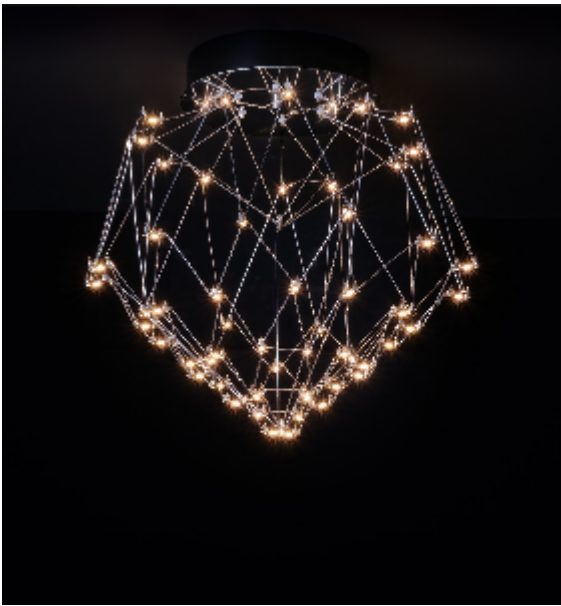

## ADAMAS CEILINGLAMP

by Jan Pauwels

Like a diamond in the rough the Adamas twinkles and is an eyecatcher in every room. Available in 3 finishes as suspension and ceiling lamp.

### DIMENSIONS

Ø 55 cm 21.7 inch  
H 50 cm 19.7 inch

### CANOPY

Ø 25 cm 9.8 inch  
H 5 cm 2 inch